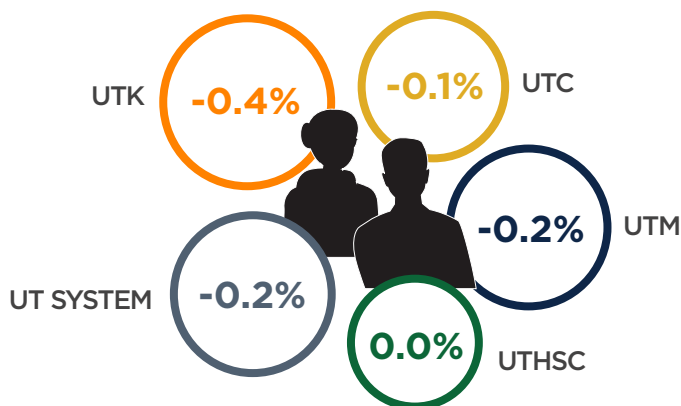

Fall Registrants as of June 1

% Change, 2019 vs. 2020

Student Registration for Orientation Sessions

% Change, 2019 vs. 2020

Age of UT Faculty & Staff for Fall 2019

● Faculty ● Staff

UT Faculty Fall 2019

Work Location