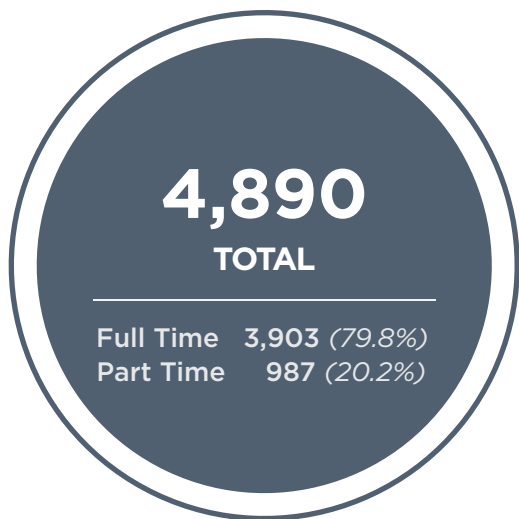

Fall Registrants as of June 1

% Change, 2019 vs. 2020

Student Registration for Orientation Sessions

% Change, 2019 vs. 2020

Age of UT Faculty & Staff for Fall 2019

● Faculty ● Staff

UT Faculty Fall 2019

Work Location