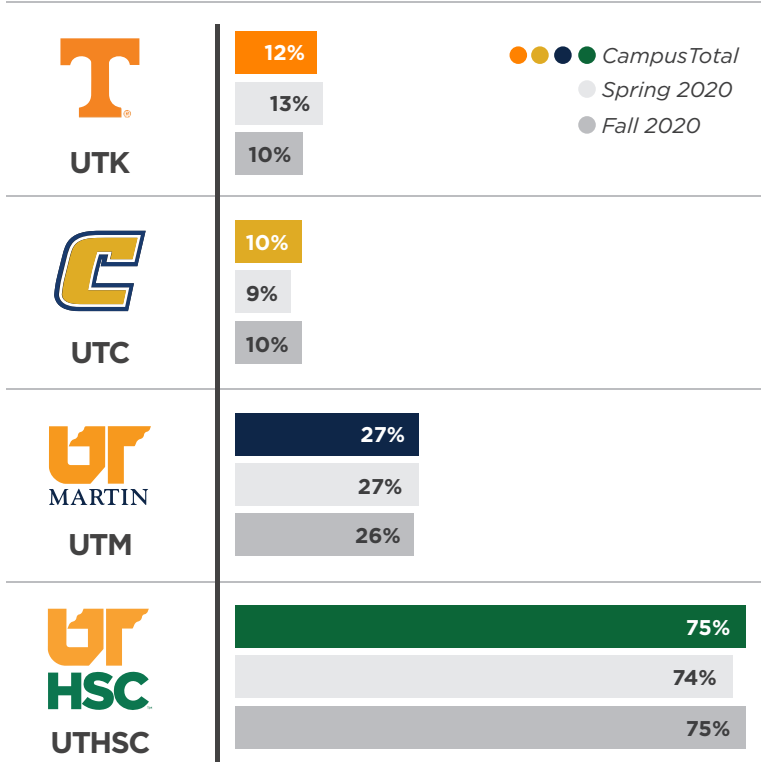

UT AT-A-GLANCE

Board of Trustees – June 25-26, 2020

AY2020 Classes by Type of Course

% Difficult to Teach Online