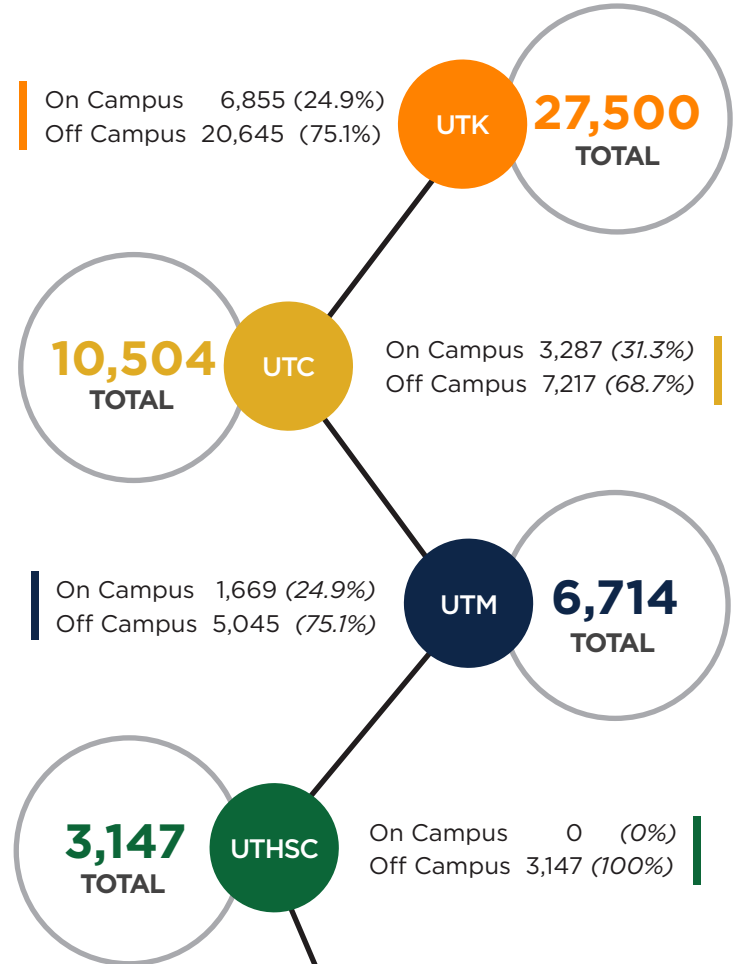

Students Living On Campus

Spring 2020