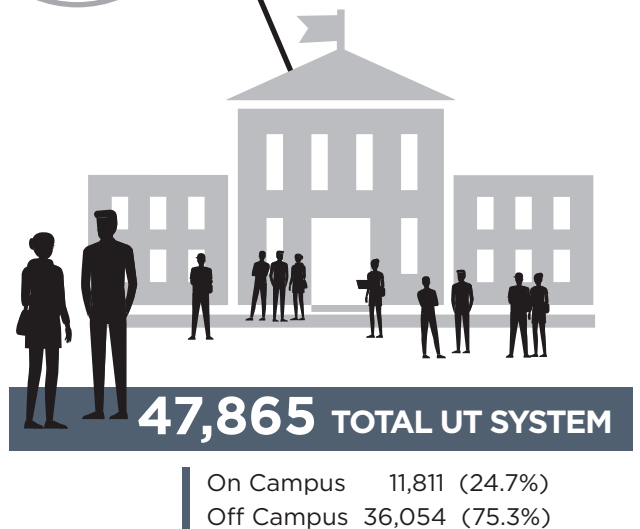

Fall Registrants as of June 1

% Change, 2019 vs. 2020

Student Registration for Orientation Sessions

% Change, 2019 vs. 2020

Age of UT Faculty & Staff for Fall 2019

● Faculty ● Staff

UT Faculty Fall 2019

Work Location