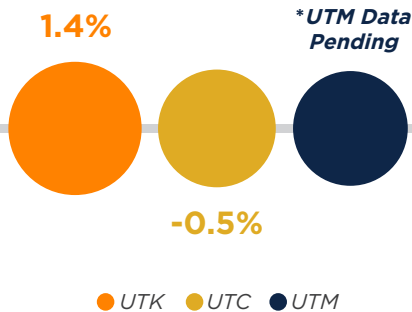

Fall Registrants as of June 1

% Change, 2019 vs. 2020

Student Registration for Orientation Sessions

% Change, 2019 vs. 2020

Age of UT Faculty & Staff for Fall 2019

● Faculty ● Staff

UT Faculty Fall 2019

Work Location