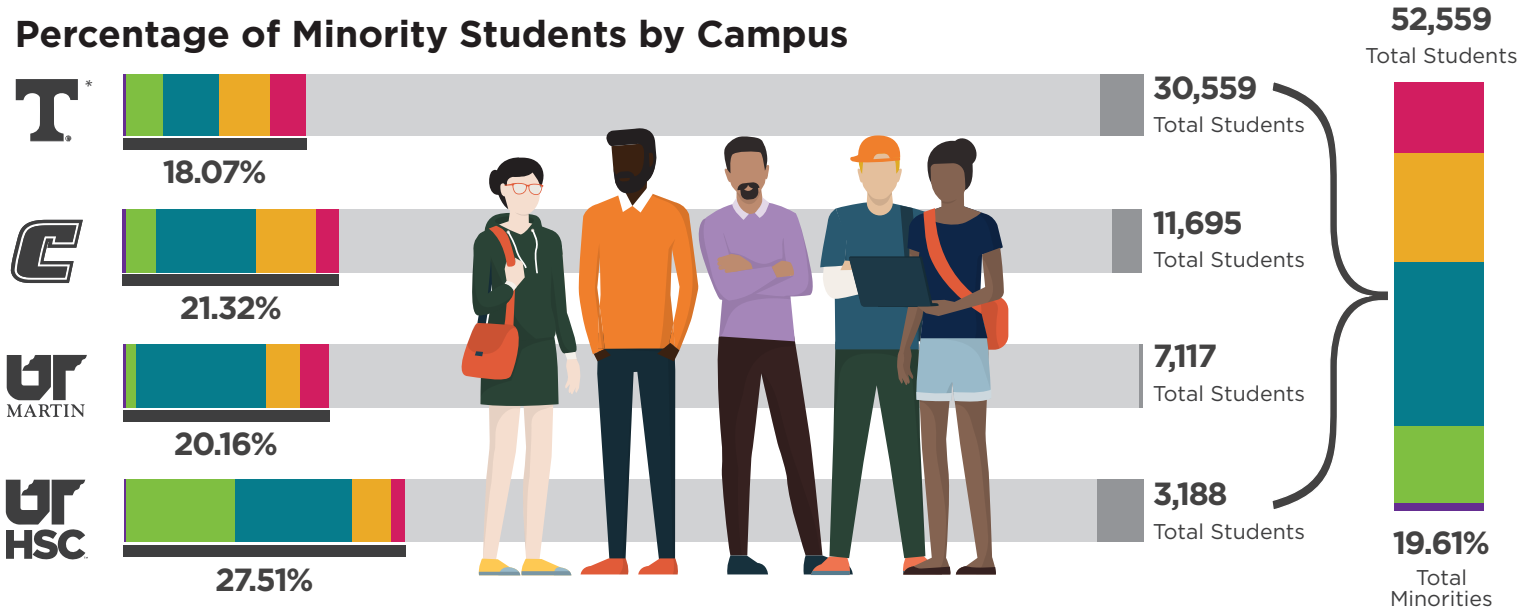

DIVERSITY ACROSS THE UT SYSTEM

Board of Trustees — October 22-23, 2020

STUDENT SNAPSHOT

Percentage of Minority Students by Campus

State of TN Public School Demographics

2020-2021 Upcoming Juniors & Seniors

(Age 15 and Above) - July 2020

*Asian also includes Native Hawaiian/Other Pacific Islander Race/Ethnicity