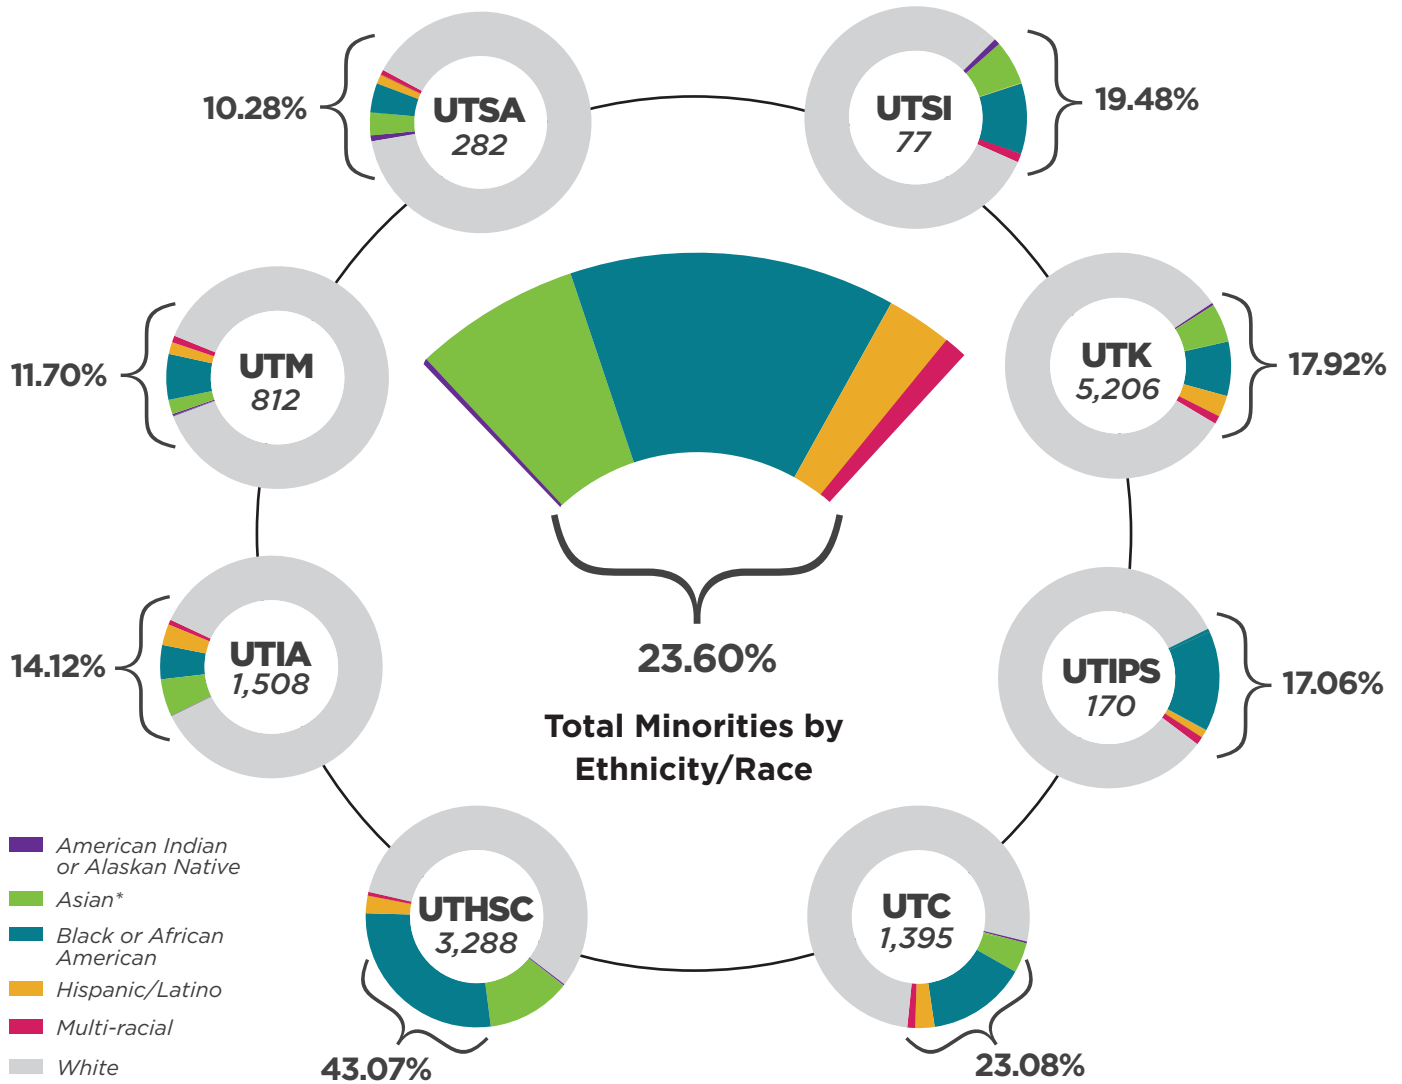

*Knoxville includes Herbert College of Agriculture and the UT Space Institute in Tullahoma
 **Asian also includes Native Hawaiian/Other Pacific Islander Race/Ethnicity
 ***Unknown also includes Non-Resident Aliens

EMPLOYEE SNAPSHOT

Regular Employees Breakdown

Percentage of Minorities at Executive Levels

EMPLOYEE SNAPSHOT

Number of Regular Employees & Percentage of Minorities by UT Entity

State of TN Potential Workforce Demographics

(Age 15 and Above) - July 2020

*Asian also includes Native Hawaiian/Other Pacific Islander Race/Ethnicity