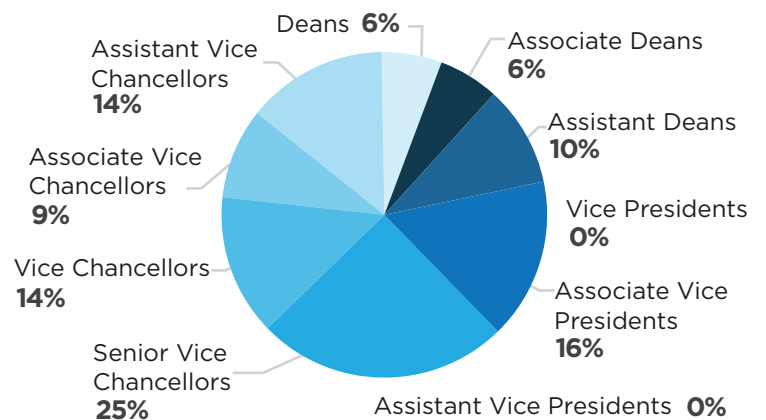

Percentage of Minorities at Executive Levels