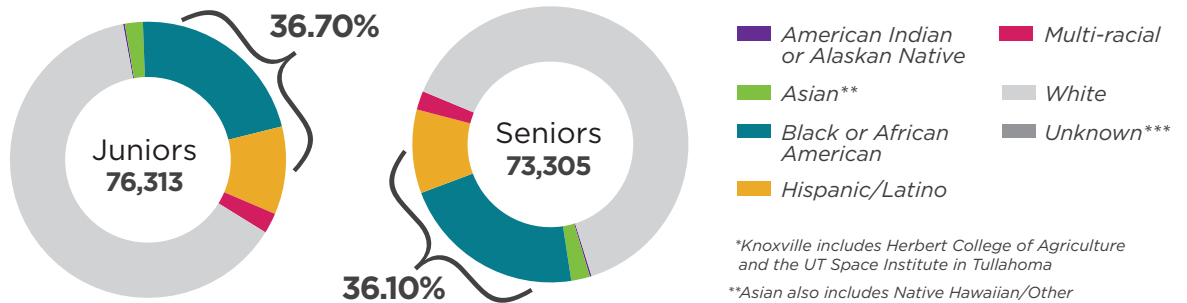

DIVERSITY ACROSS THE UT SYSTEM

Board of Trustees — October 22-23, 2020

STUDENT SNAPSHOT

Percentage of Minority Students by Campus

State of TN Public School Demographics

2020-2021 Upcoming Juniors & Seniors

*Knoxville includes Herbert College of Agriculture and the UT Space Institute in Tullahoma
 **Asian also includes Native Hawaiian/Other Pacific Islander Race/Ethnicity
 ***Unknown also includes Non-Resident Aliens