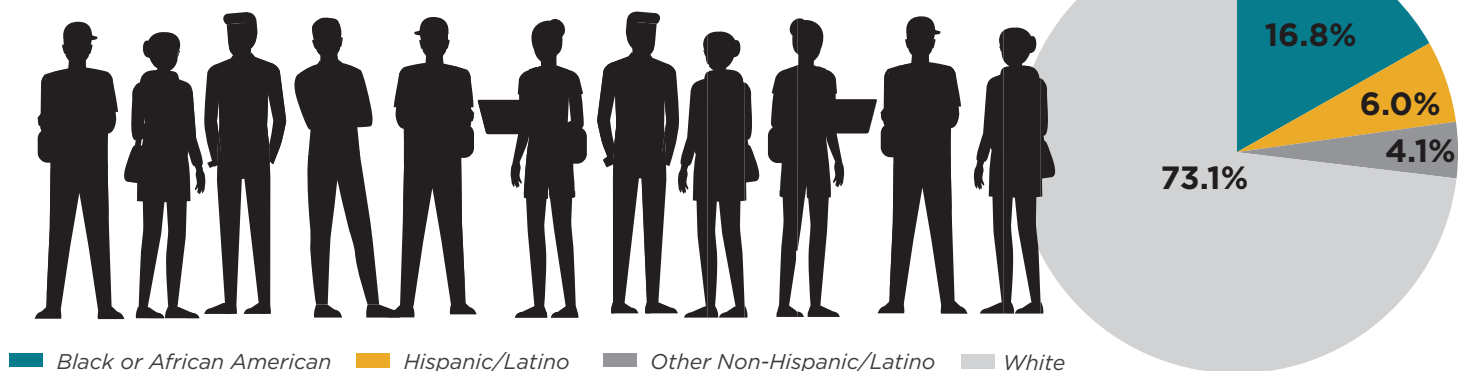

EMPLOYEE SNAPSHOT

Regular Employees Breakdown

Percentage of Minorities at Executive Levels

EMPLOYEE SNAPSHOT

Number of Regular Employees & Percentage of Minorities by UT Entity

State of TN Potential Workforce Demographics

(Age 15 and Above) - July 2020

*Asian also includes Native Hawaiian/Other Pacific Islander Race/Ethnicity