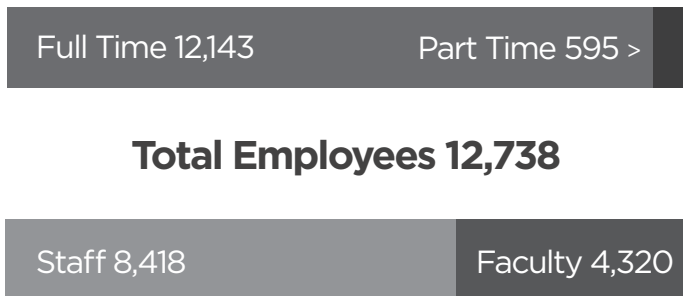

DIVERSITY ACROSS THE UT SYSTEM

Board of Trustees — October 22-23, 2020

STUDENT SNAPSHOT

Percentage of Minority Students by Campus

State of TN Public School Demographics

2020-2021 Upcoming Juniors & Seniors

*Knoxville includes Herbert College of Agriculture and the UT Space Institute in Tullahoma
**Asian also includes Native Hawaiian/Other Pacific Islander Race/Ethnicity
***Unknown also includes Non-Resident Aliens

EMPLOYEE SNAPSHOT

Regular Employees Breakdown

Percentage of Minorities at Executive Levels