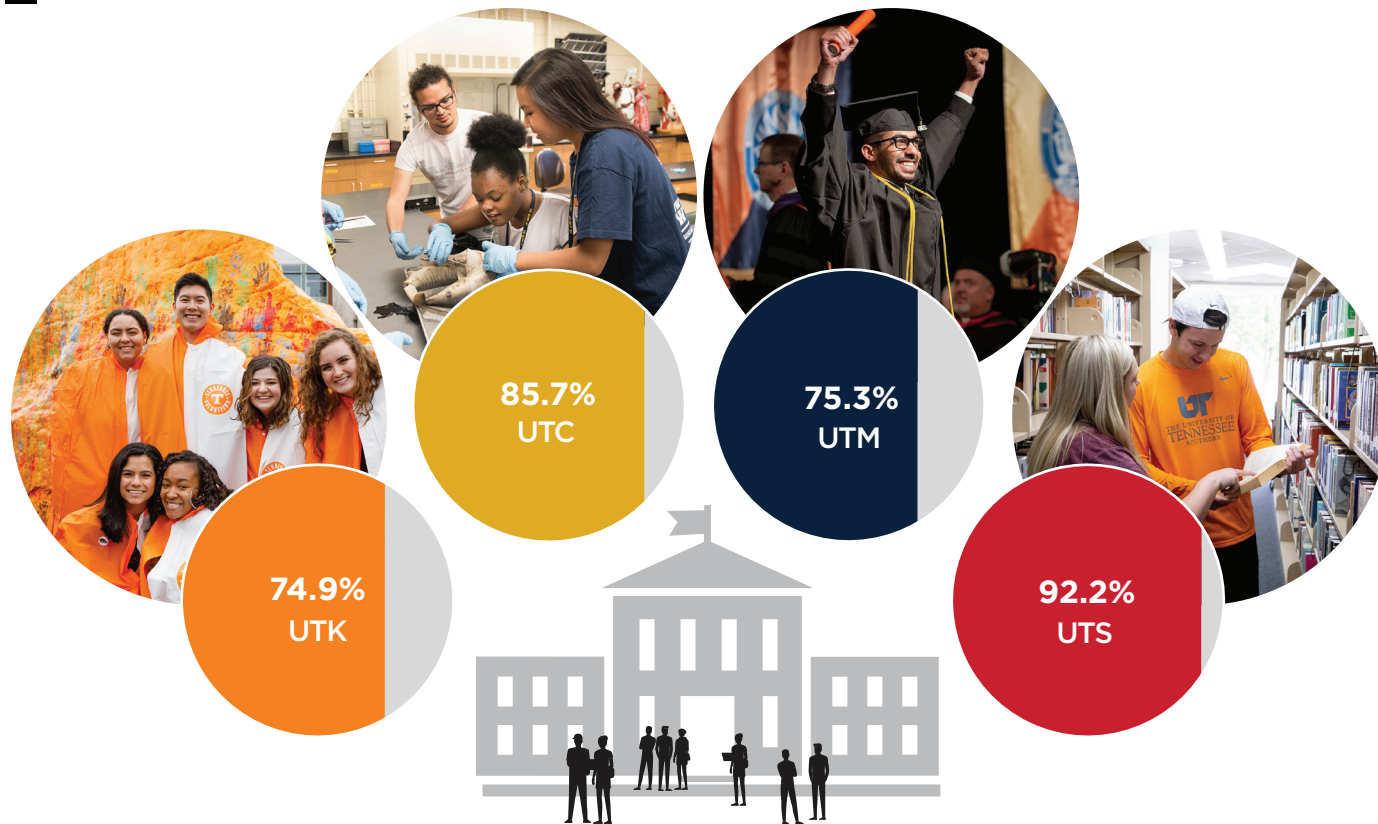

ACADEMIC AFFAIRS AND
STUDENT SUCCESS
Institutional Effectiveness

UT System Freshman Admission & Retention Snapshots

Board of Trustees — February 24-25, 2022

YIELD RATES 2021

Yield Rates - 2021

ADMIT RATES 2021