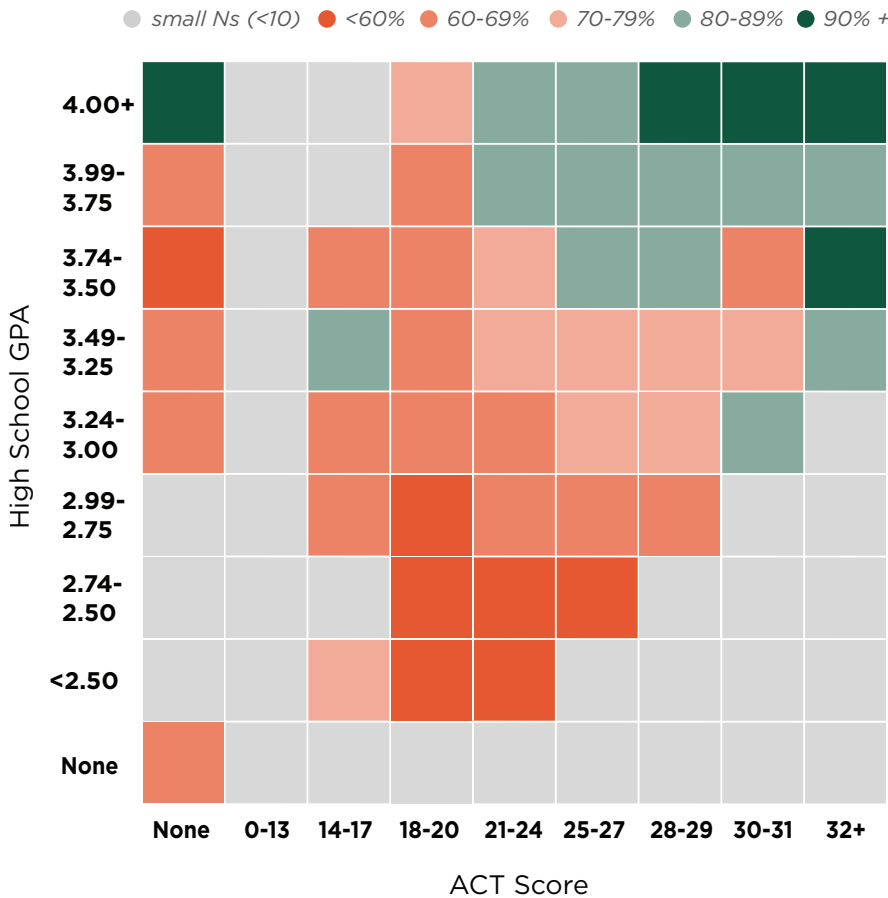

ACADEMIC AFFAIRS AND
STUDENT SUCCESS
Institutional Effectiveness

UT System Freshman Admission & Retention Snapshots

Board of Trustees — February 24-25, 2022

YIELD RATES 2021

Yield Rates - 2021

ADMIT RATES 2021

ADMIT & YIELD RATES BY RESIDENCY (IN-STATE VS. OUT-OF-STATE/FOREIGN) 2021

1-YEAR RETENTION RATES BY RESIDENCY (IN-STATE VS. OUT-OF-STATE/FOREIGN) 2021

UT SYSTEM 1-YEAR RETENTION RATES BY HS GPA & ACT 2021

* All data represents first-time freshman.