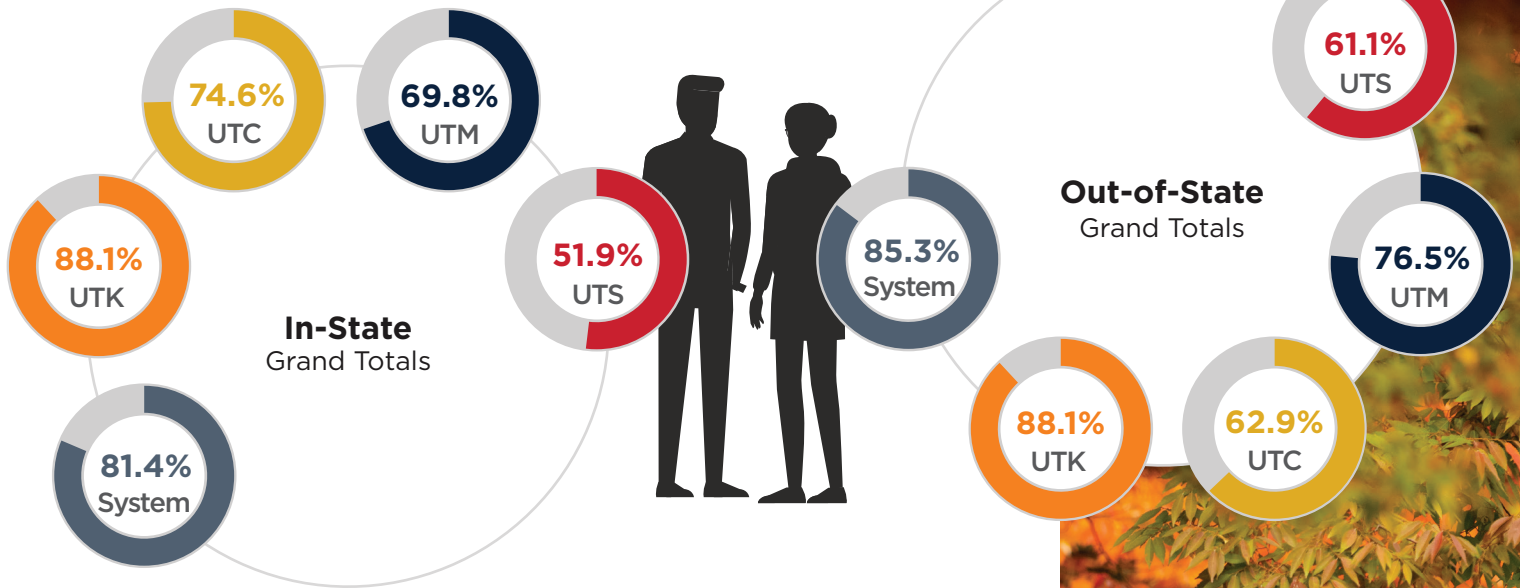

ACADEMIC AFFAIRS AND
STUDENT SUCCESS
Institutional Effectiveness

UT System Freshman Admission & Retention Snapshots

Board of Trustees — February 24-25, 2022

YIELD RATES 2021

Yield Rates - 2021

ADMIT RATES 2021

ADMIT & YIELD RATES BY RESIDENCY (IN-STATE VS. OUT-OF-STATE/FOREIGN) 2021

1-YEAR RETENTION RATES BY RESIDENCY (IN-STATE VS. OUT-OF-STATE/FOREIGN) 2021

UT SYSTEM 1-YEAR RETENTION RATES BY HS GPA & ACT 2021

* All data represents first-time freshman.