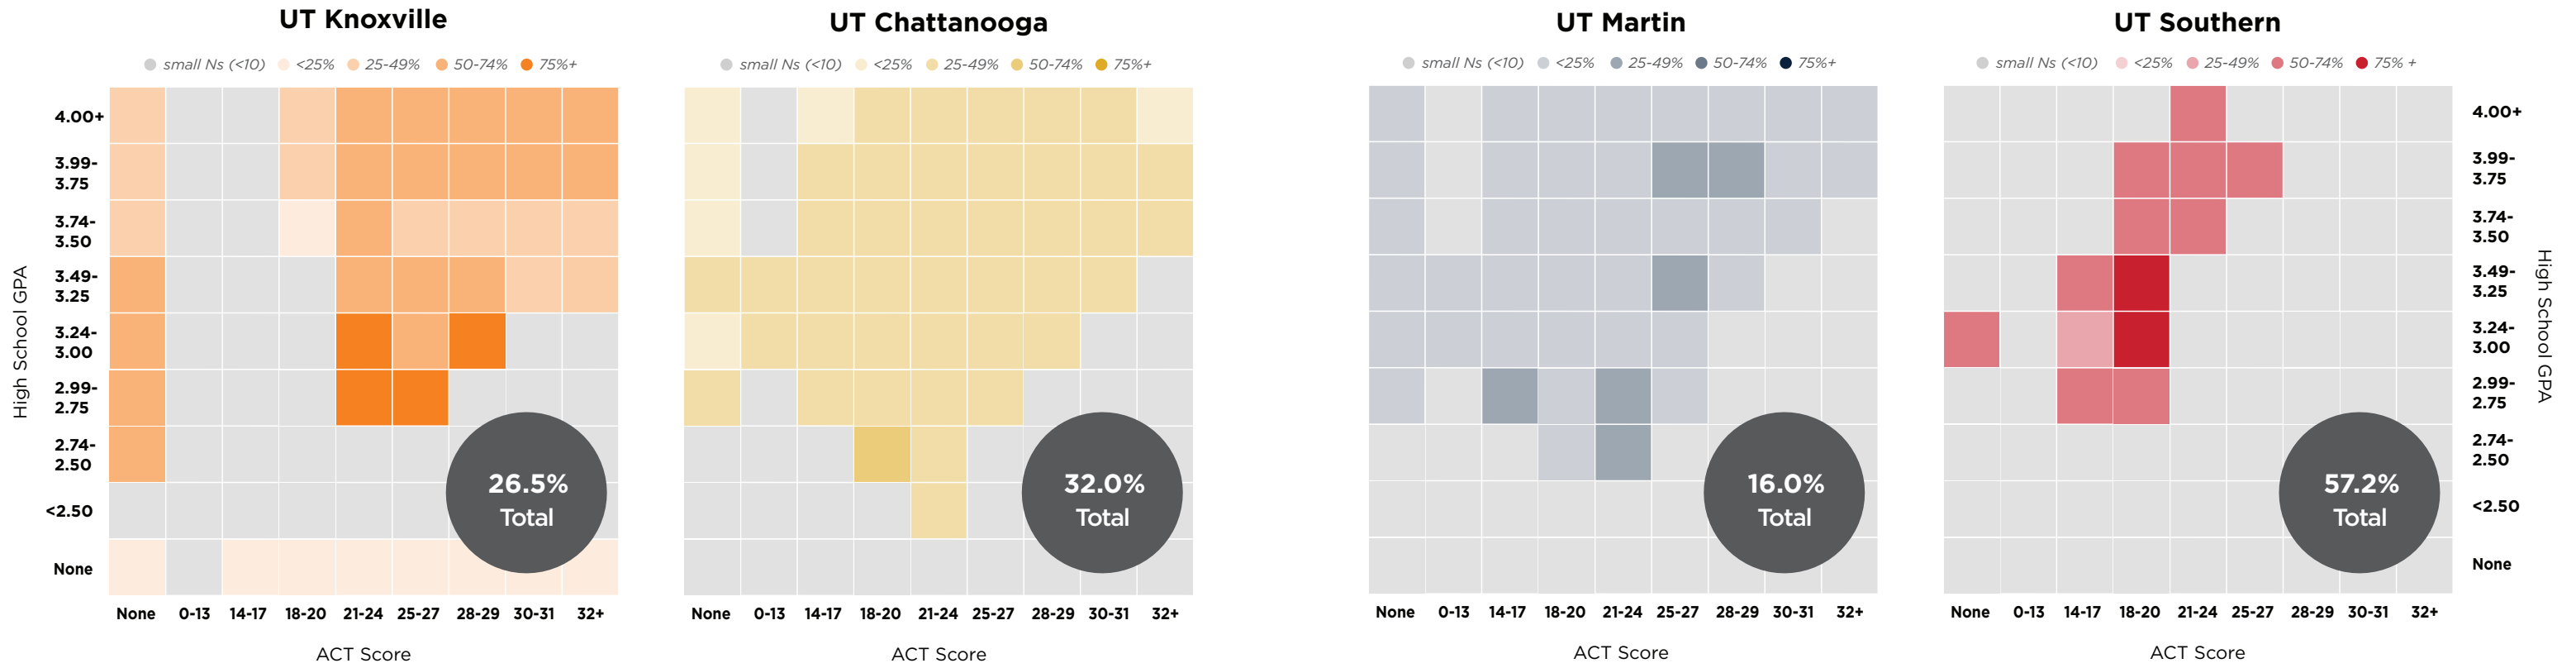

ACADEMIC AFFAIRS AND
STUDENT SUCCESS
Institutional Effectiveness

UT System Freshman Admission & Retention Snapshots

Board of Trustees — February 24-25, 2022

YIELD RATES 2021

Yield Rates - 2021

ADMIT RATES 2021

ADMIT & YIELD RATES BY RESIDENCY (IN-STATE VS. OUT-OF-STATE/FOREIGN) 2021

1-YEAR RETENTION RATES BY RESIDENCY (IN-STATE VS. OUT-OF-STATE/FOREIGN) 2021

UT SYSTEM 1-YEAR RETENTION RATES BY HS GPA & ACT 2021

* All data represents first-time freshman.