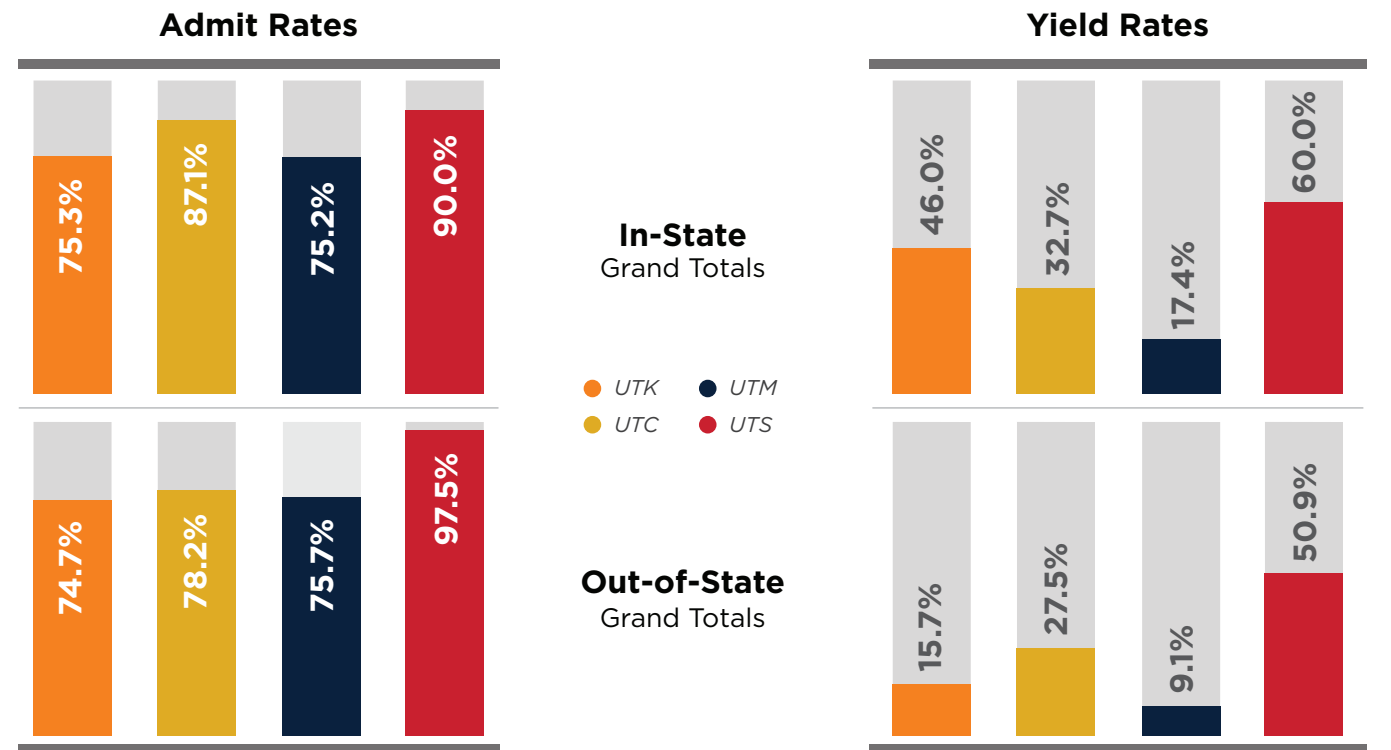

ACADEMIC AFFAIRS AND
STUDENT SUCCESS
Institutional Effectiveness

UT System Freshman Admission & Retention Snapshots

Board of Trustees — February 24-25, 2022

YIELD RATES 2021

Yield Rates - 2021

ADMIT RATES 2021

ADMIT & YIELD RATES BY RESIDENCY (IN-STATE VS. OUT-OF-STATE/FOREIGN) 2021

1-YEAR RETENTION RATES BY RESIDENCY (IN-STATE VS. OUT-OF-STATE/FOREIGN) 2021

UT SYSTEM 1-YEAR RETENTION RATES BY HS GPA & ACT 2021

* All data represents first-time freshman.